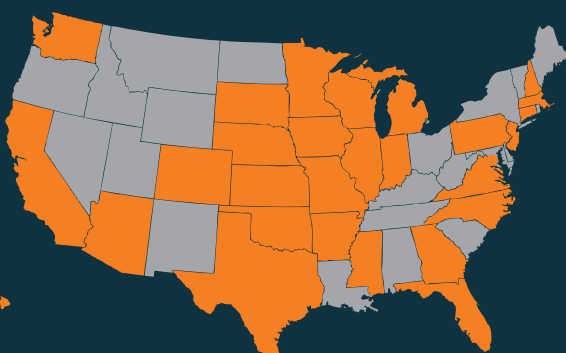

EMPLOYER, GRAD SCHOOL, AND VOLUNTEER LOCATIONS

Thanks to Wartburg's strong academic programs and the opportunities we provide our students (including internships, community service, study away, work-study, and undergraduate research), our graduates leave campus prepared for the future. But you don't have to take our word for it. Below are the locations where our graduates have found meaningful vocations, are serving their communities, or are furthering their education.

Arizona	Illinois	New Hampshire	Other locations Canada
Arkansas	Indiana	New Jersey	
California	Iowa	North Carolina	
Colorado	Kansas	Oklahoma	
Connecticut	Massachusetts	Pennsylvania	
District of Columbia	Michigan	South Dakota	
Florida	Minnesota	Texas	
Georgia	Mississippi	Virginia	
Hawaii	Missouri	Washington	
	Nebraska	Wisconsin