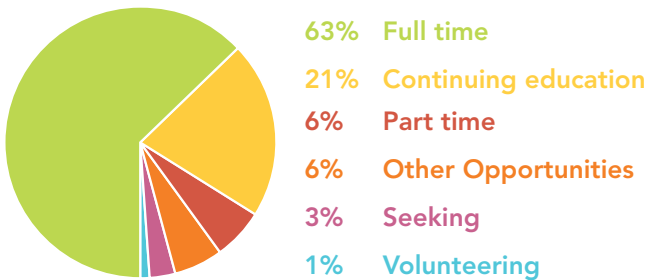

GRADUATE STATUS REPORT

FOR THE CLASS OF 2019-20

WHAT ARE THEY DOING?

97% **SUCCESS RATE**
(based on 95% response rate)

320 **GRADUATED**

TOP EMPLOYERS

- | | |
|---------------------|---------------------------|
| Allen Hospital | KPMG |
| Cambrex | LattaHarris, LLP |
| CliftonLarsonAllen | Mayo Clinic |
| Collins Aerospace | Principal Financial Group |
| Cottingham & Butler | Target |
| Ernst & Young | Veridian Credit Union |
| Hormel Foods | Wells Fargo |
| John Deere | |