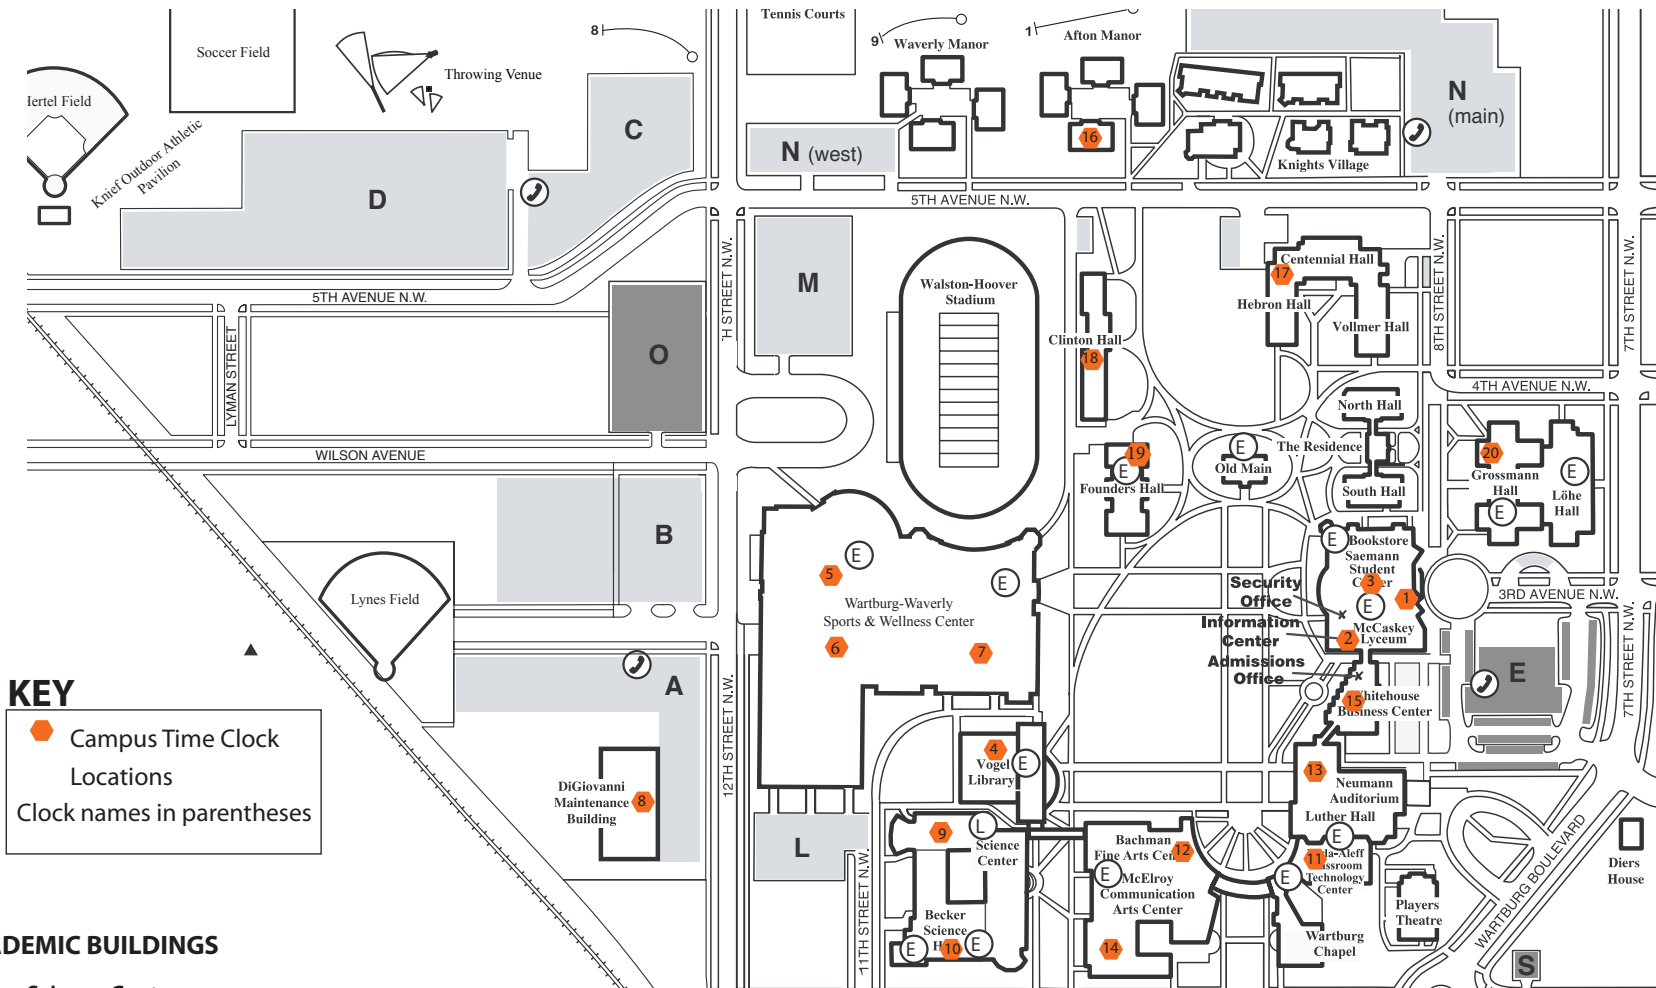

Wartburg Campus Time Clock Locations

KEY

- Orange hexagon: Campus Time Clock Locations
- Clock names in parentheses

ACADEMIC BUILDINGS

Becker Science Center

- 9. First floor, near Room 107/office in NW hall (SC 141)
- 10. Second floor, near Room 241/office in SE hall (SC 142)

Rada-Aleff Classroom Technology Center

- 11. First floor, near Room 100/ITS (CTC 111)

Bachman Fine Arts Center

- 12. First floor, near Room 107/Orchestra Hall (FAC 161)

Luther Hall

- 13. Second floor, across from Room 216/Registrar's Office (LH 251)

McElroy Communication Arts Center

- 14. First floor, near Room 136 (MC 261)

Whitehouse Business Center

- 15. Second floor, near Room 201/Admissions (WBC 171)

SERVICE BUILDINGS

Saemann Student Center

- 1. First floor, near east restroom (STU 181)
- 2. First floor, Information Desk (STU 183)
- 3. Second floor, Mensa (STU 182)

Vogel Library

- 4. Second Floor, Circulation Desk (LIB 151)

The W

- 5. First floor, in Wet Classroom (W 123)
- 6. First floor, Welcome Desk (W 121)
- 7. Second floor, west exit of Athletic Department Office (W 122)