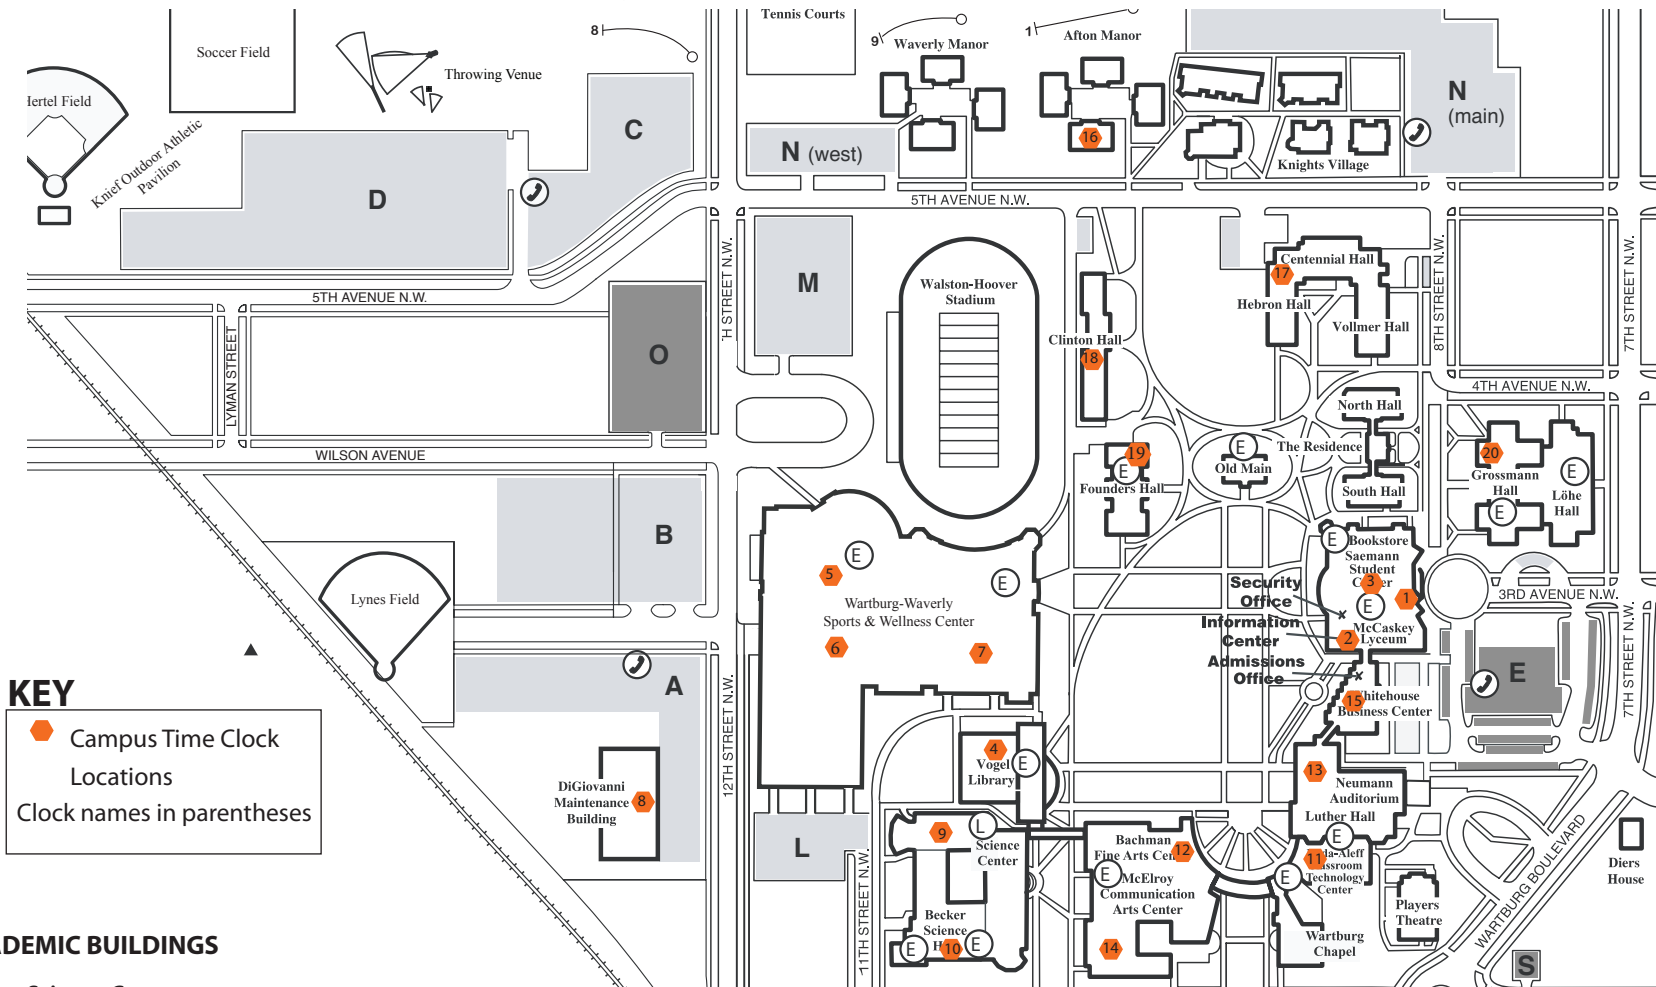

# Wartburg Campus Time Clock Locations

### Saemann Student Center

- 1. First floor, near east restroom (STU 181)
- 2. First floor, Information Desk (STU 183)
- 3. Second floor, Mensa (STU 182)

### Vogel Library

- 4. Second Floor, Circulation Desk (LIB 131)

### Grossmann Hall

- 20. First floor, lounge (GRO 241)